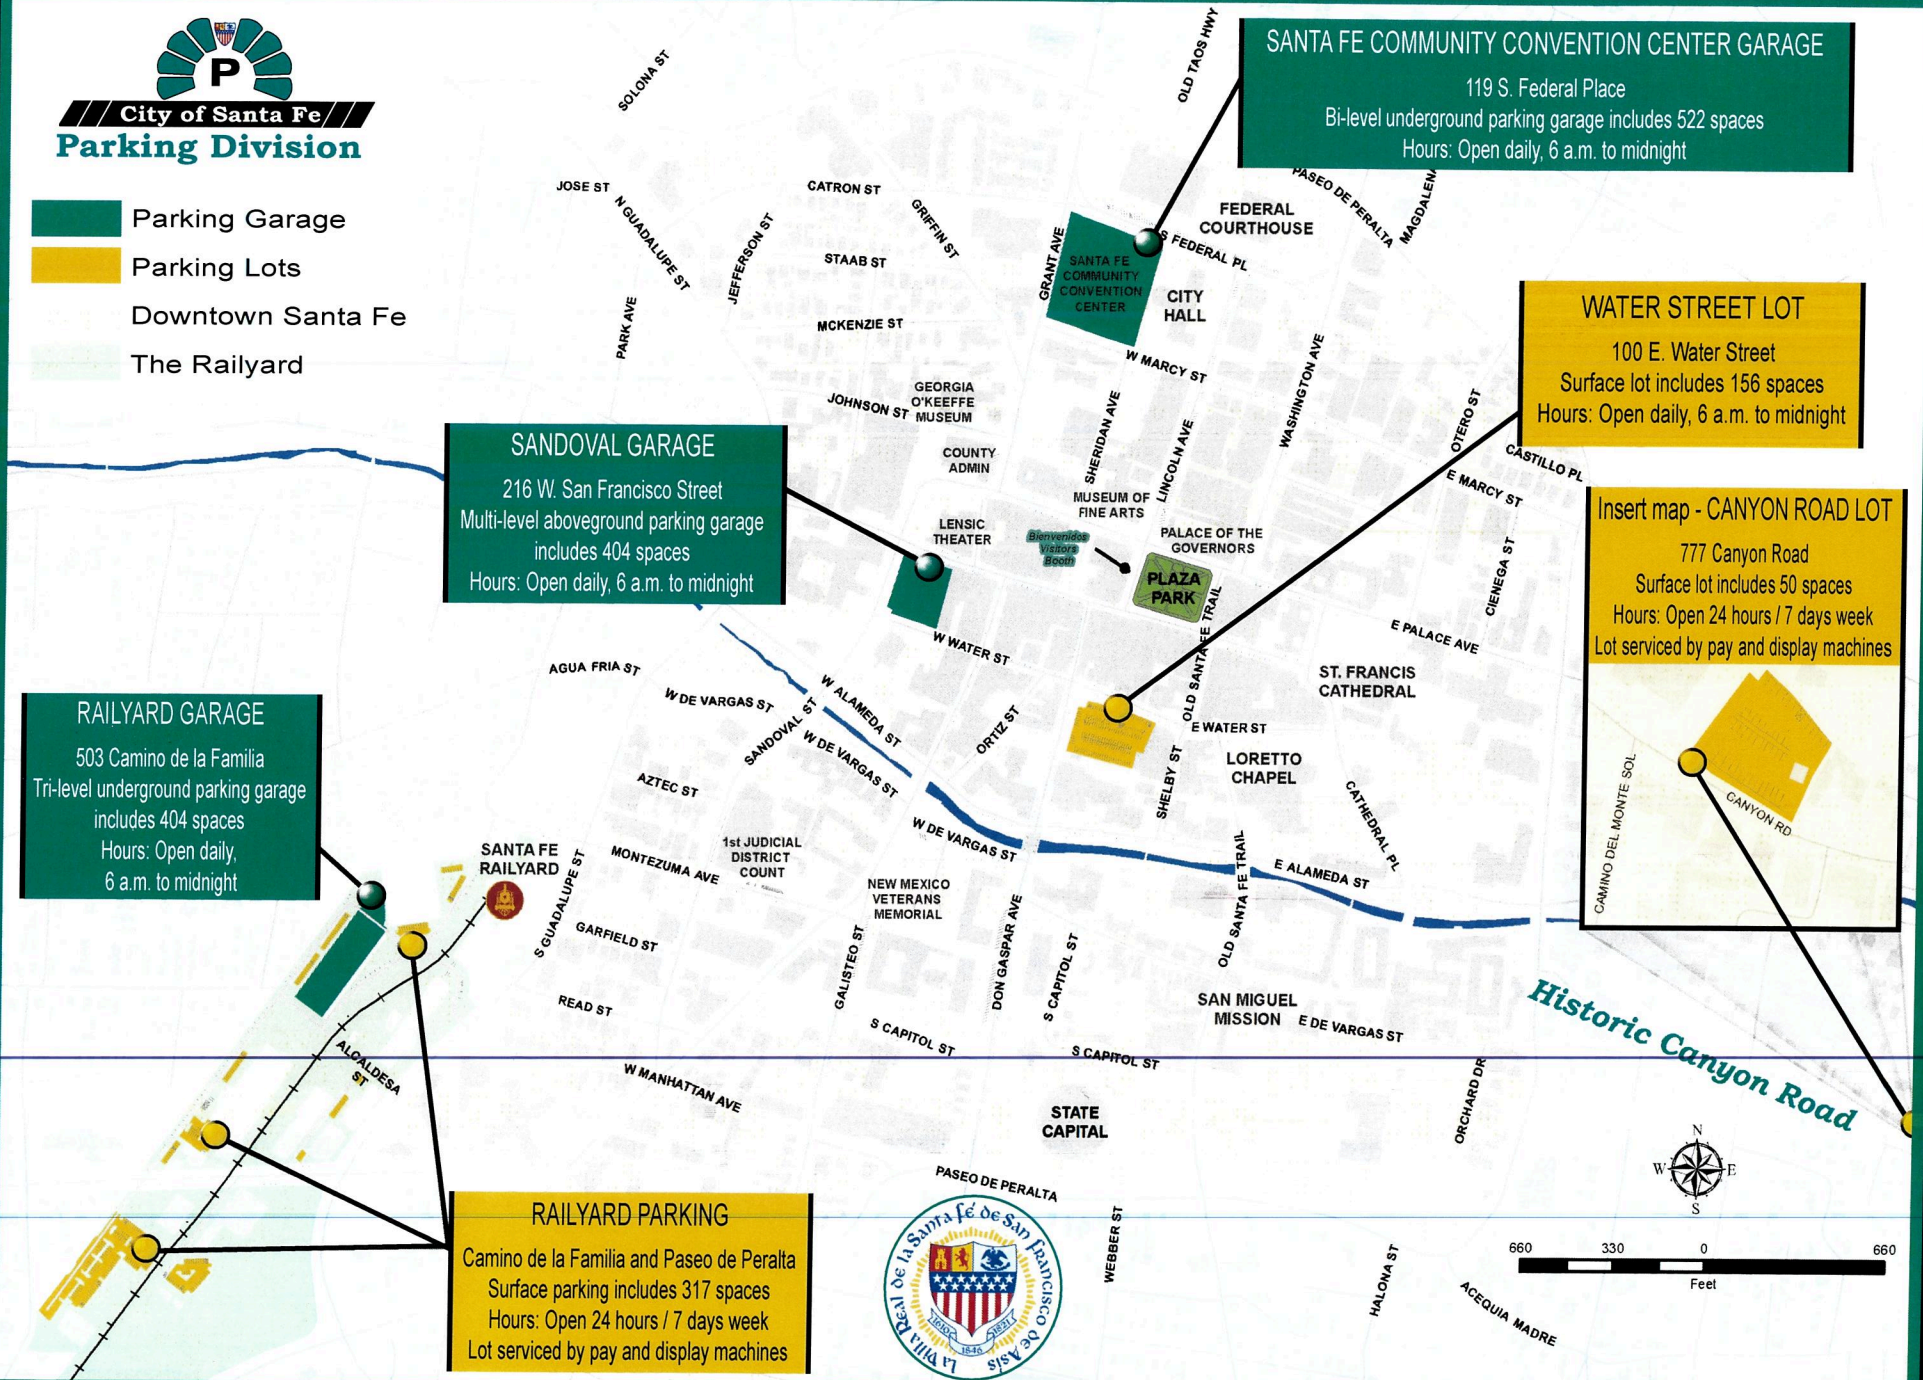

- Parking Garage
- Parking Lots
- Downtown Santa Fe
- The Railyard

The Parking Division would like to make your parking experience in Santa Fe a pleasurable one. Please contact us to find information on our parking services and accommodations.  
 •ADA Parking Accommodations •Parking Lots and Garages •Special Event Parking •Parking Meters •Motorcycle Parking •Parking Solutions (505) 955-6581 [www.santafem.gov/parking](http://www.santafem.gov/parking)